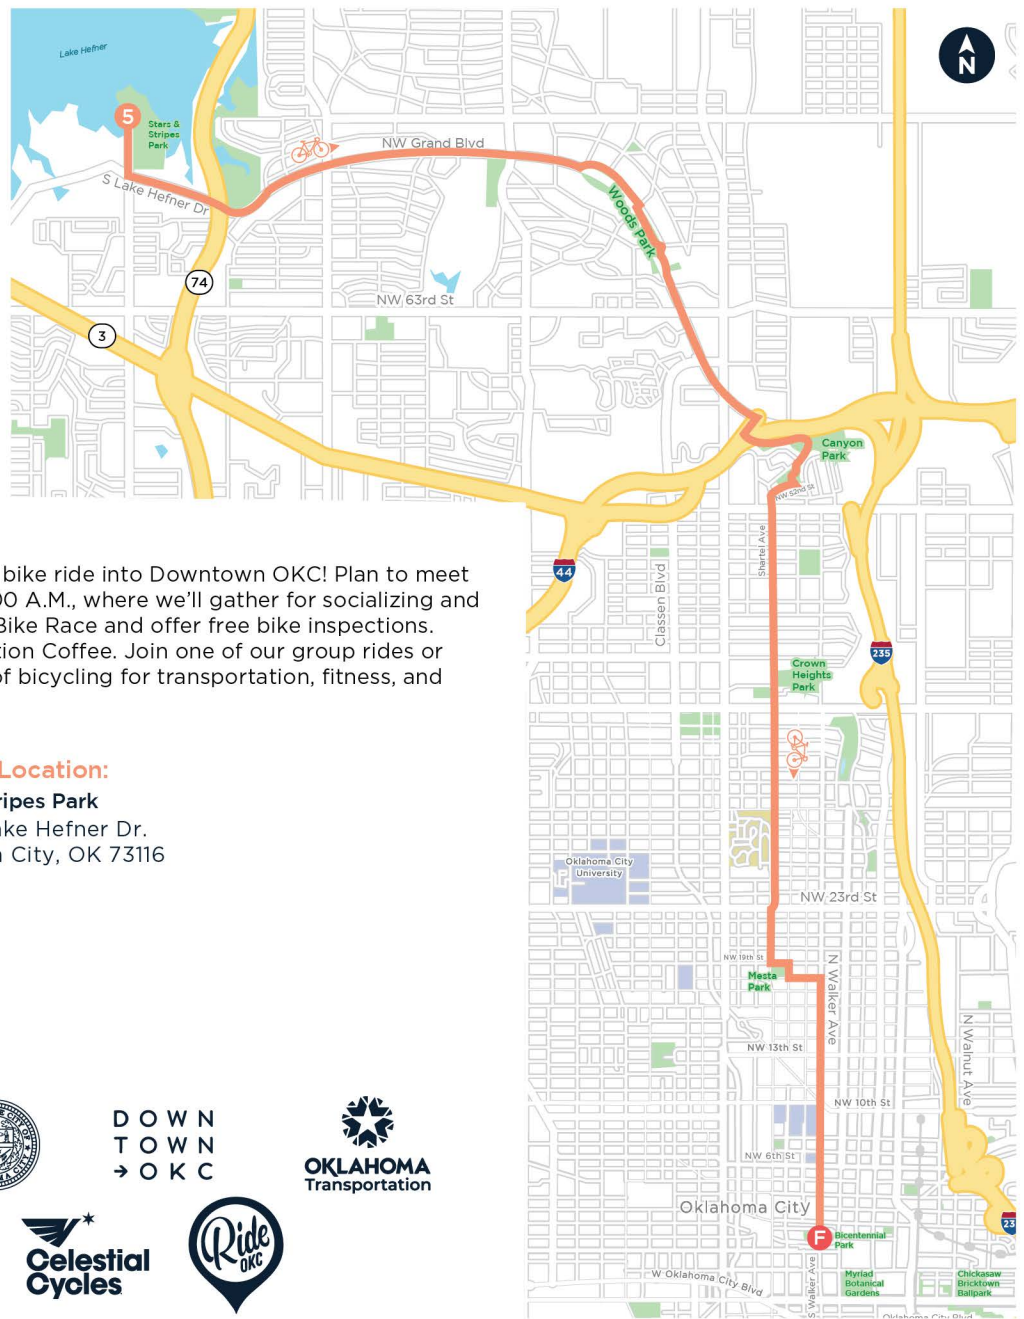

F FINISH

Bicentennial Park
500 Couch Dr
Oklahoma City, OK 73102

Event Details:

Celebrate Bike to Work Day with a community bike ride into Downtown OKC! Plan to meet at Bicentennial Park between 7:45 A.M. and 9:00 A.M., where we'll gather for socializing and entertainment. RideOKC will host the Slowest Bike Race and offer free bike inspections. Downtown OKC will sponsor coffee from Junction Coffee. Join one of our group rides or ride on your own. Come help raise awareness of bicycling for transportation, fitness, and fun!

Date:
Friday, May 15, 2026

Arrival Time:
7:00 a.m.

Ride Time:
7:15 a.m.

Starting Location:
Stars & Stripes Park
3701 S. Lake Hefner Dr.
Oklahoma City, OK 73116

Event Partners:

Celebrate **Bike to Work Day** on May 15