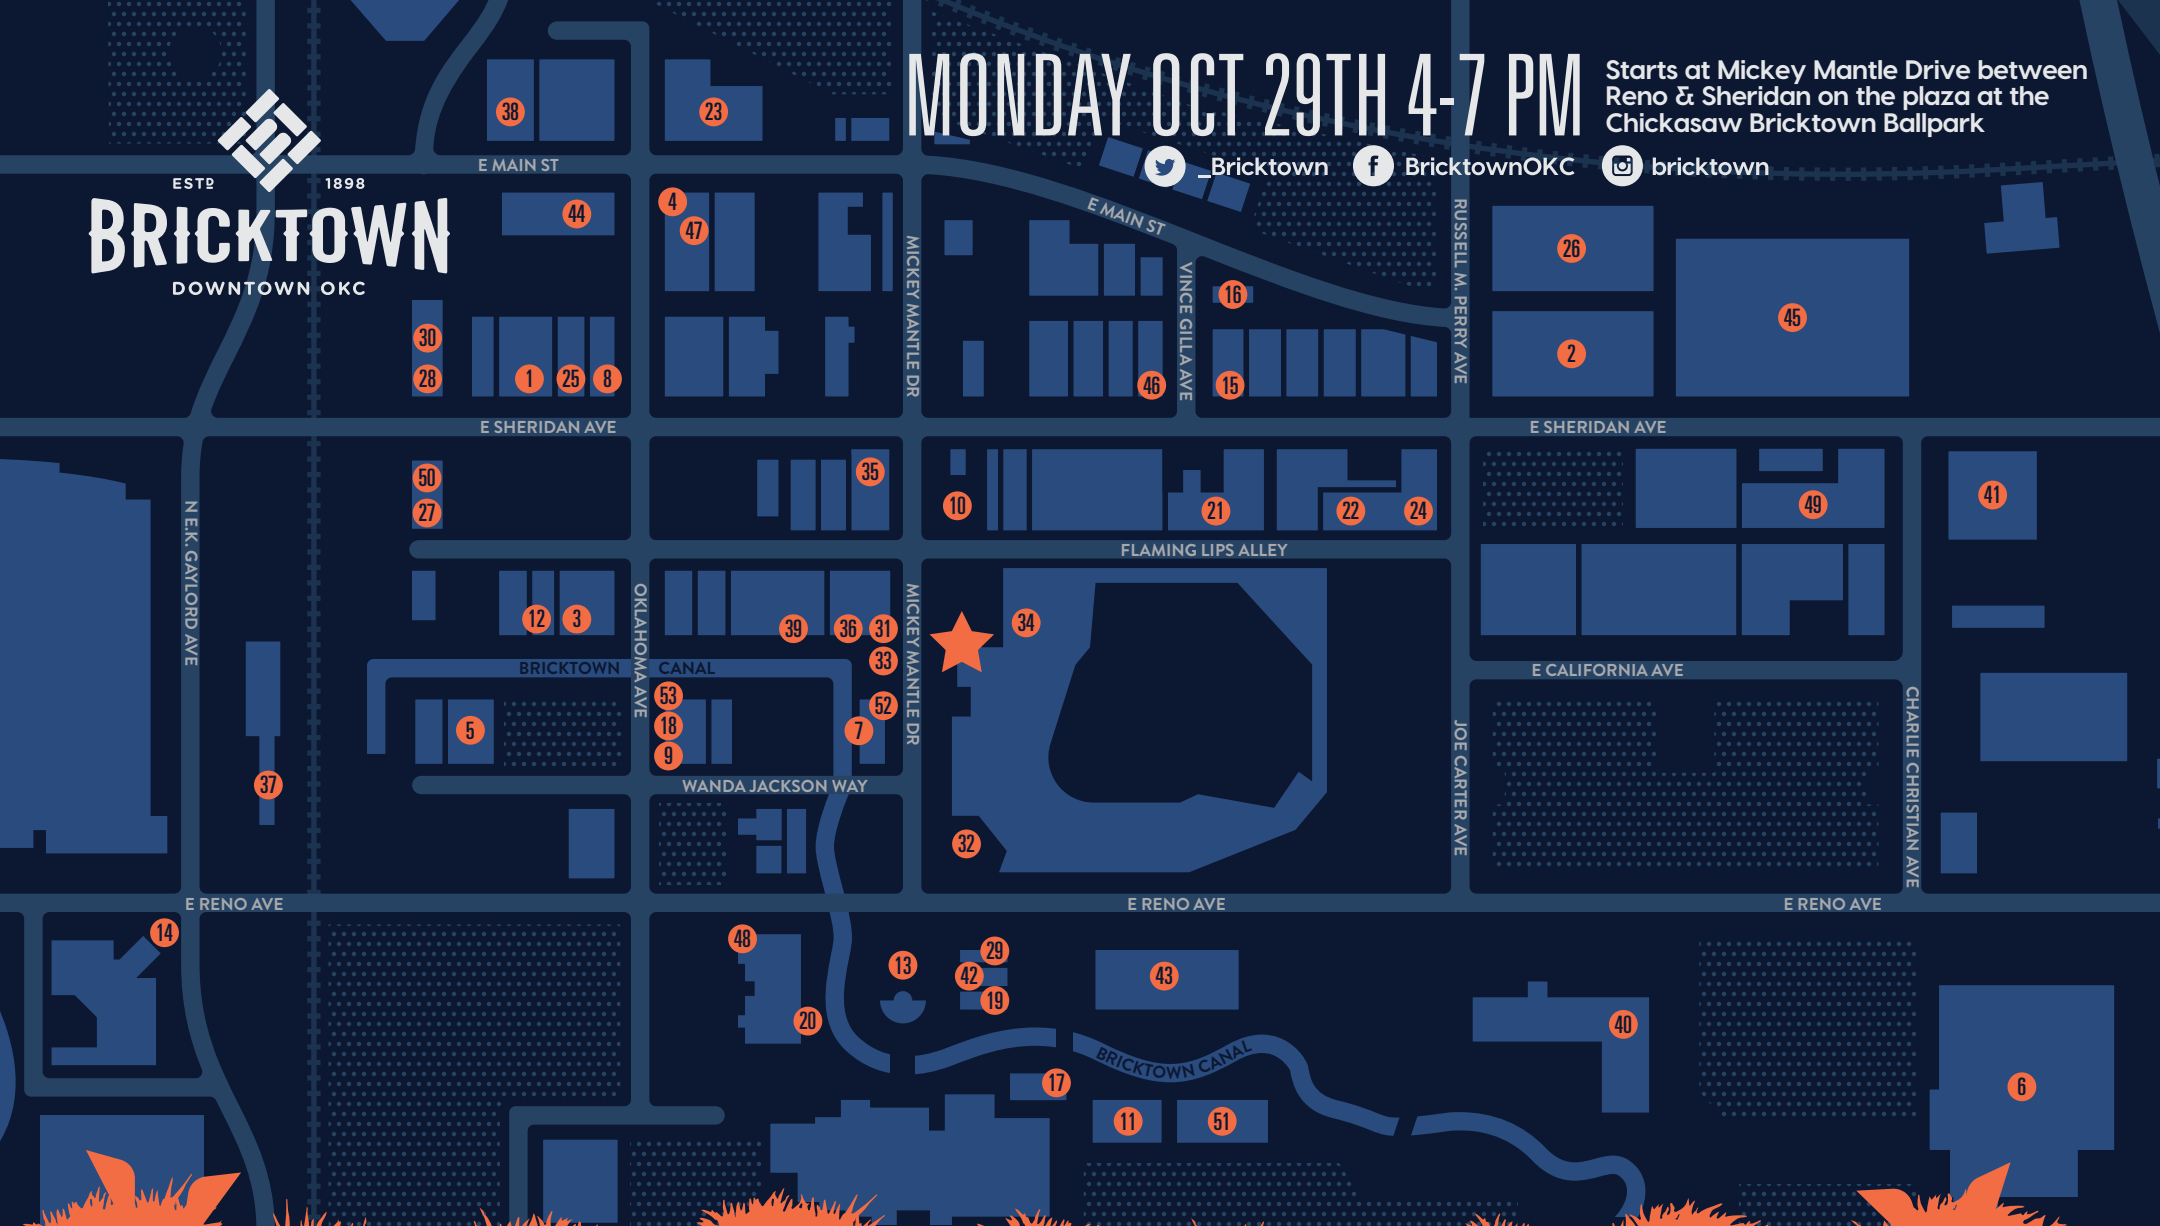

ESTD 1898
BRICKTOWN
 DOWNTOWN OKC

MONDAY OCT 29TH 4-7 PM

Starts at Mickey Mantle Drive between Reno & Sheridan on the plaza at the Chickasaw Bricktown Ballpark

Bricktown BricktownOKC bricktown

Candy Stops

- 1 Abuelo's Mexican Restaurant
- 2 AC Hotel by Marriott
- 3 ACM@UCO
- 4 All About Cha
- 5 Antioch Energy
- 6 Bass Pro Shops
- 7 Brickopolis
- 8 Bricktown Brewery
- 9 Bricktown Candy Co.
- 10 Bricktown Parking
- 11 Charleston's Restaurant
- 12 Chelinos Mexican Restaurant
- 13 Cirque du Soleil

- 14 Courtyard by Marriott
- 15 Crabtown
- 16 Domino's Pizza
- 17 Earl's Rib Palace
- 18 Embark Solutions
- 19 Fuzzy's
- 20 HeyDay Entertainment
- 21 Hampton Inn & Suites
- 22 Hilton Garden Inn
- 23 Holiday Inn Express
- 24 Homewood Suites
- 25 Hudsons Public House
- 26 Hyatt Place

- 53 Yucatan Taco Stand

- BALLPARK MICKEY MANTLE PLAZA**
- ★ Oklahoma City Police Athletic League
 - ★ Oklahoma City Dodgers
 - ★ Harkins Theatre
 - ★ Energy FC
 - ★ Thunder Drummers
 - ★ Pinot's Palette
 - ★ MetroPCS